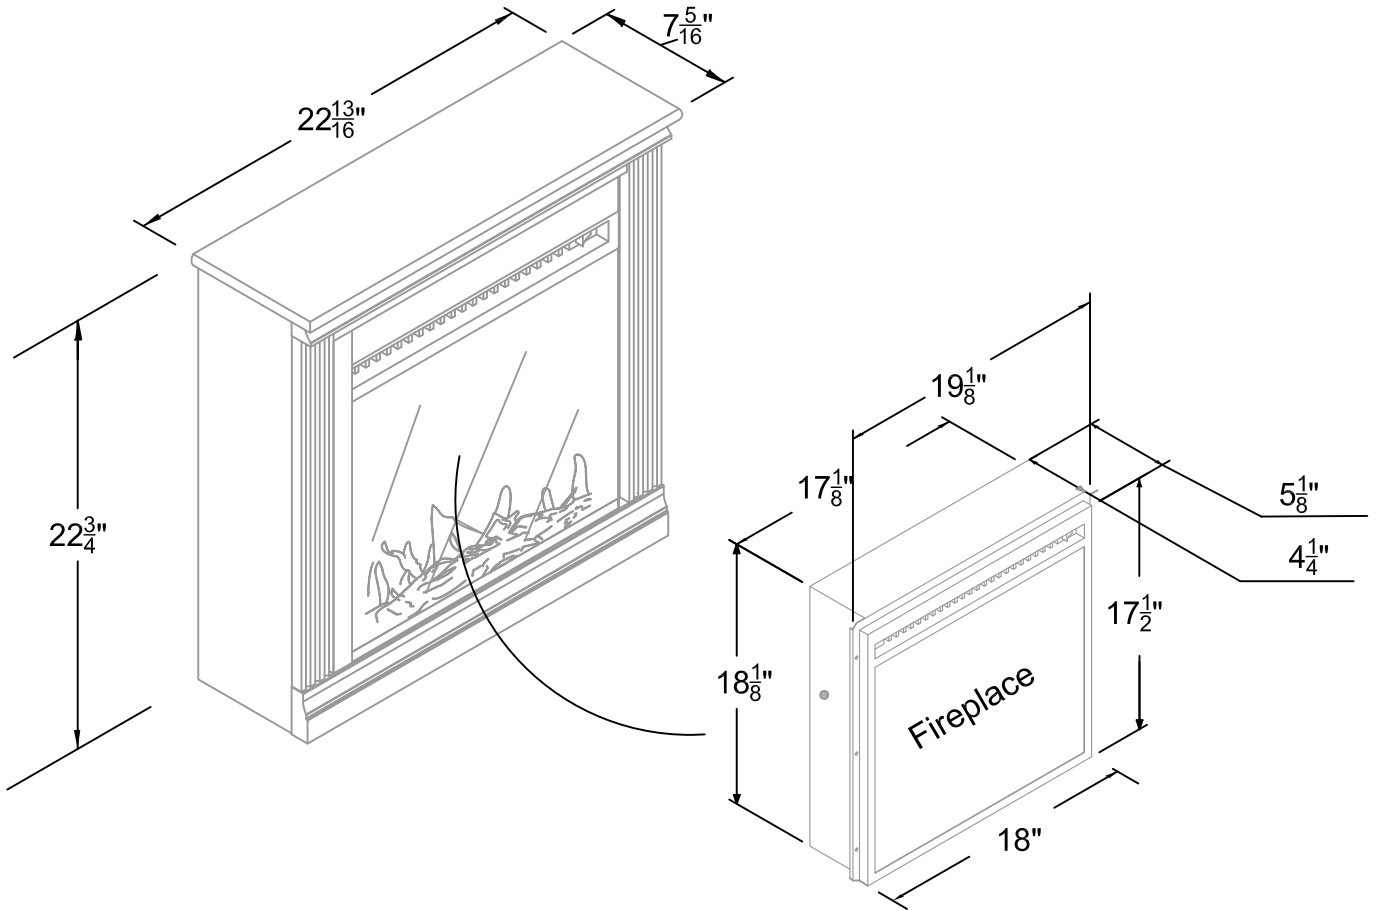

Simple Fireplace
Model Number: 1812096COM
Finish: Autumn Oak

OVERALL PRODUCT SIZE(in inches)

22 $\frac{13}{16}$ " (W) * 7 $\frac{5}{16}$ " (D) * 22 $\frac{3}{4}$ " (H)

MAXIMUM WEIGHT CAPACITIES